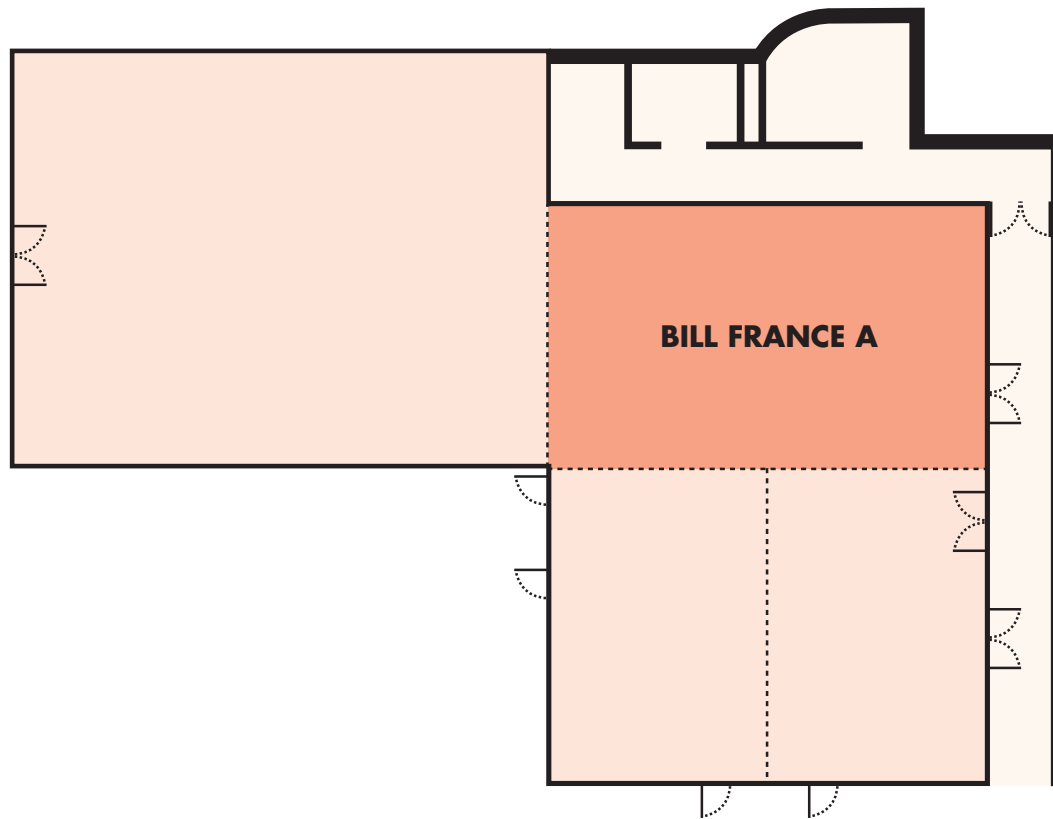

LOBBY LEVEL - BILL FRANCE A

SPECIFICATIONS

DIMENSIONS	53' x 38'
SQ. FOOTAGE	2,014
CLASSROOM	138
THEATRE	222
ROUNDS	160
RECEPTION	215
CONFERENCE	48
U-SHAPE	57
HOLLOW	60

Number of guests in rooms may vary depending on functions and set-up.