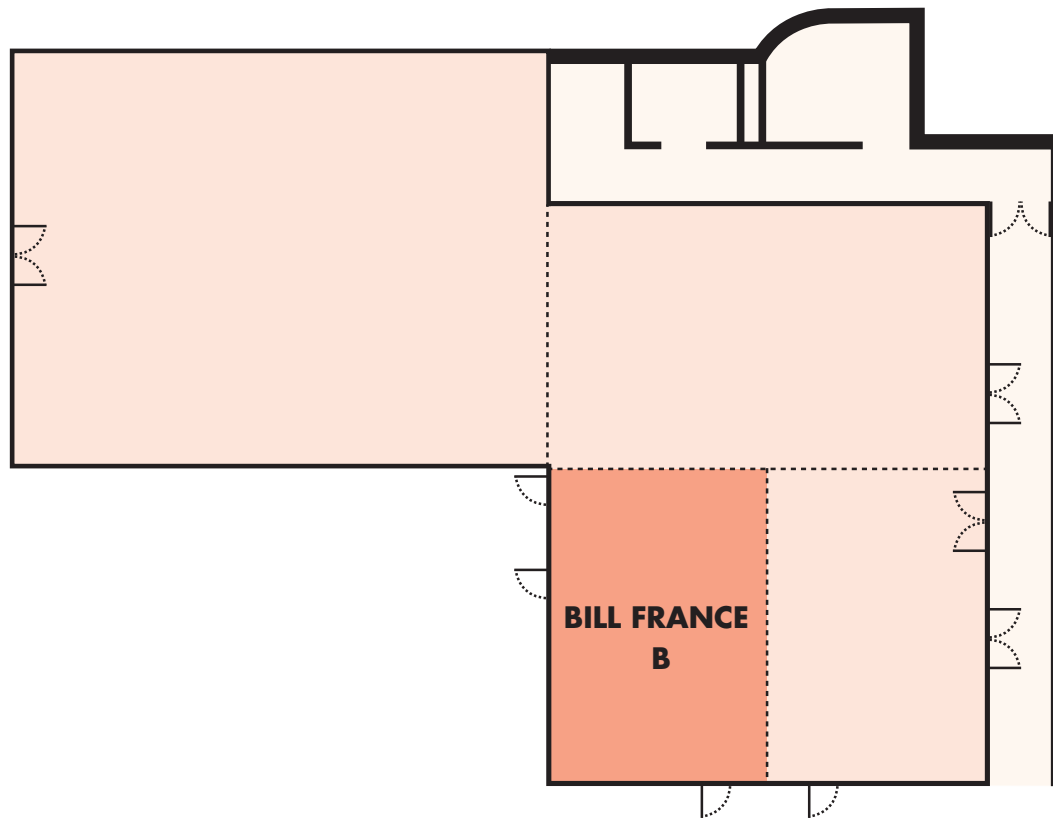

LOBBY LEVEL - BILL FRANCE B

SPECIFICATIONS

DIMENSIONS	32' x 26'
SQ. FOOTAGE	832
CLASSROOM	60
THEATRE	94
ROUNDS	72
RECEPTION	90
CONFERENCE	32
U-SHAPE	33
HOLLOW	36

Number of guests in rooms may vary depending on functions and set-up.