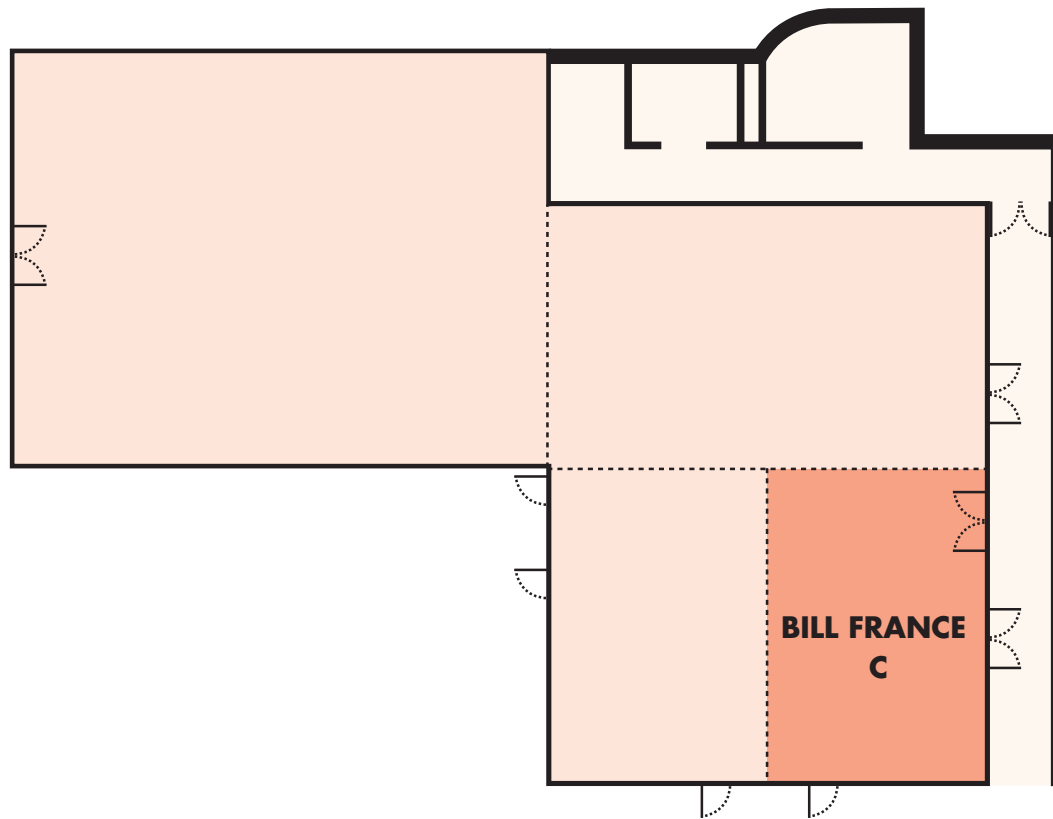

LOBBY LEVEL - BILL FRANCE C

SPECIFICATIONS

DIMENSIONS	32' x 27'
SQ. FOOTAGE	864
CLASSROOM	60
THEATRE	94
ROUNDS	72
RECEPTION	90
CONFERENCE	32
U-SHAPE	33
HOLLOW	36

Number of guests in rooms may vary depending on functions and set-up.