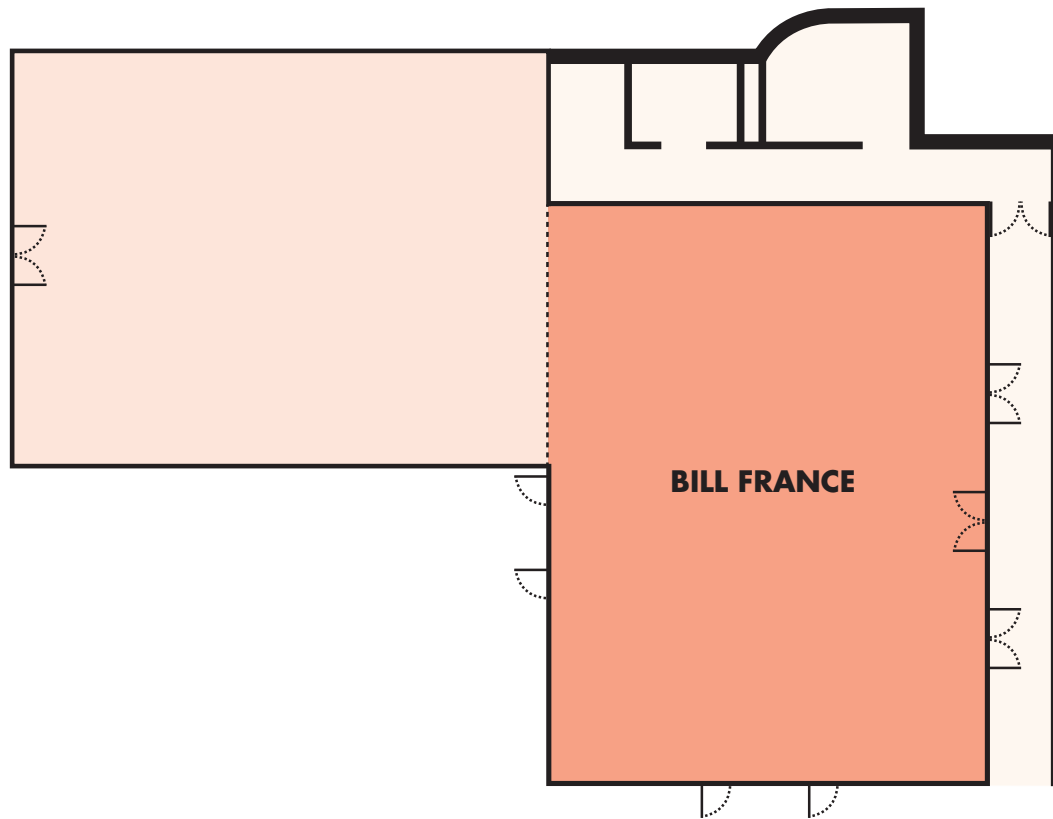

LOBBY LEVEL - BILL FRANCE

SPECIFICATIONS

DIMENSIONS	70' x 53'
SQ. FOOTAGE	3,710
CLASSROOM	273
THEATRE	410
ROUNDS	336
RECEPTION	400
CONFERENCE	-
U-SHAPE	60
HOLLOW	72

Number of guests in rooms may vary depending on functions and set-up.