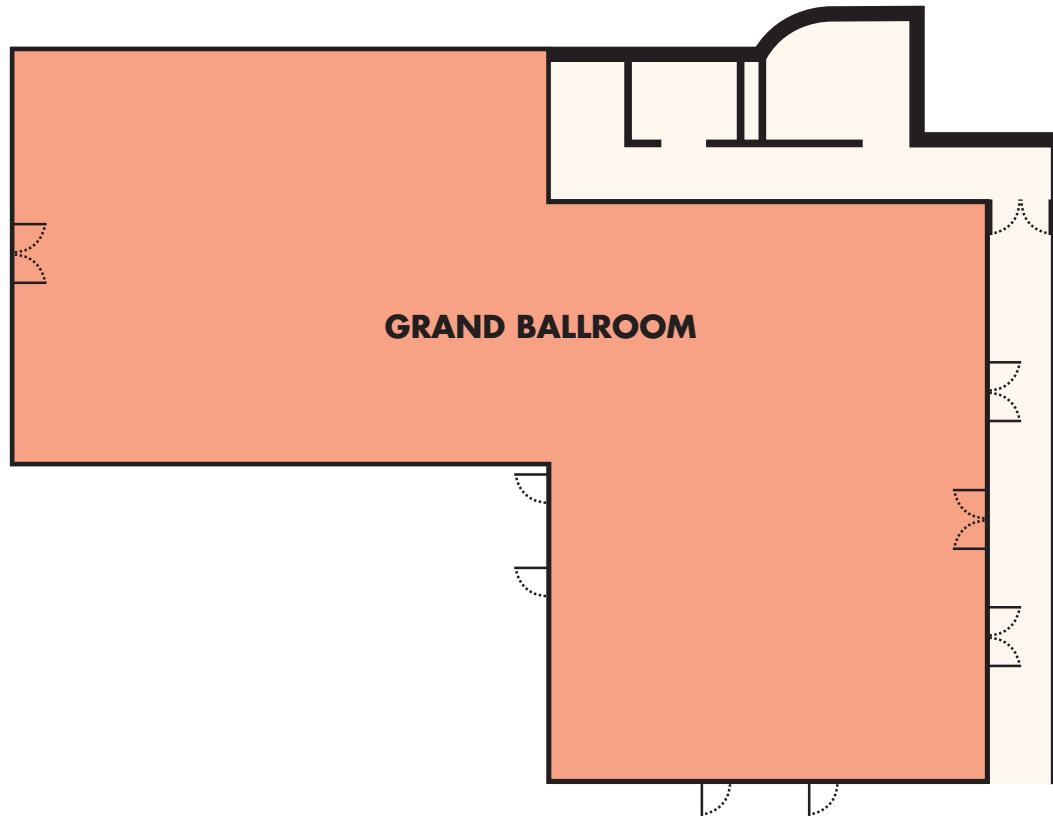

# LOBBY LEVEL - GRAND BALLROOM

## SPECIFICATIONS

DIMENSIONS	-
SQ. FOOTAGE	6,895
CLASSROOM	455
THEATRE	765
ROUNDS	560
RECEPTION	740
CONFERENCE	-
U-SHAPE	-
HOLLOW	-

Number of guests in rooms may vary depending on functions and set-up.

NOTES: