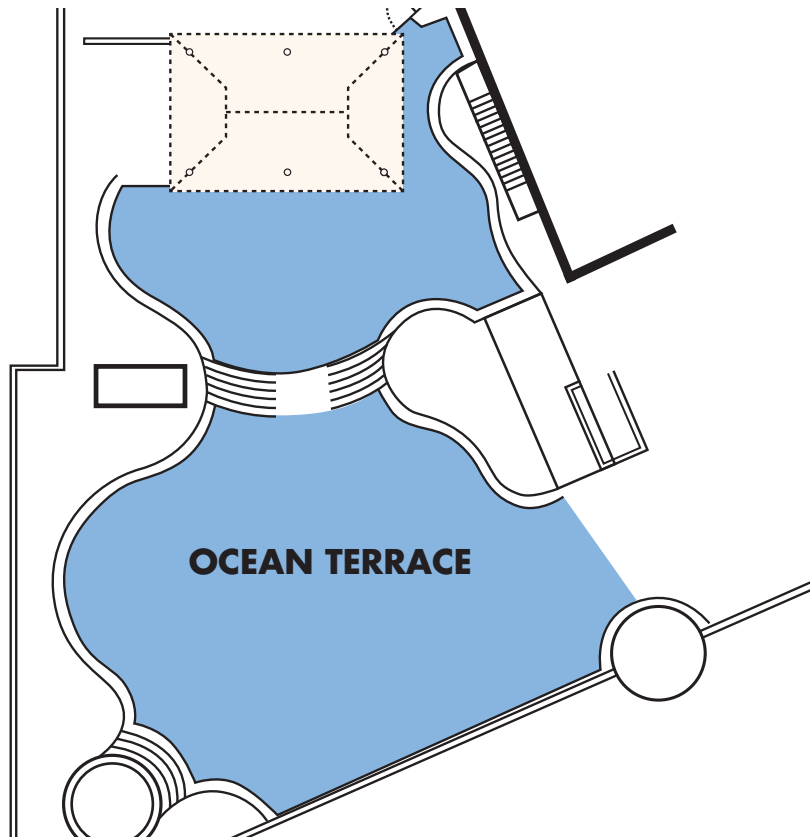

# OUTDOOR - OCEAN TERRACE

## SPECIFICATIONS

DIMENSIONS	-
SQ. FOOTAGE	3,714
CLASSROOM	-
THEATRE	300
ROUNDS	220
RECEPTION	250
CONFERENCE	-
U-SHAPE	-
HOLLOW	-

Number of guests in rooms may vary depending on functions and set-up.

NOTES: