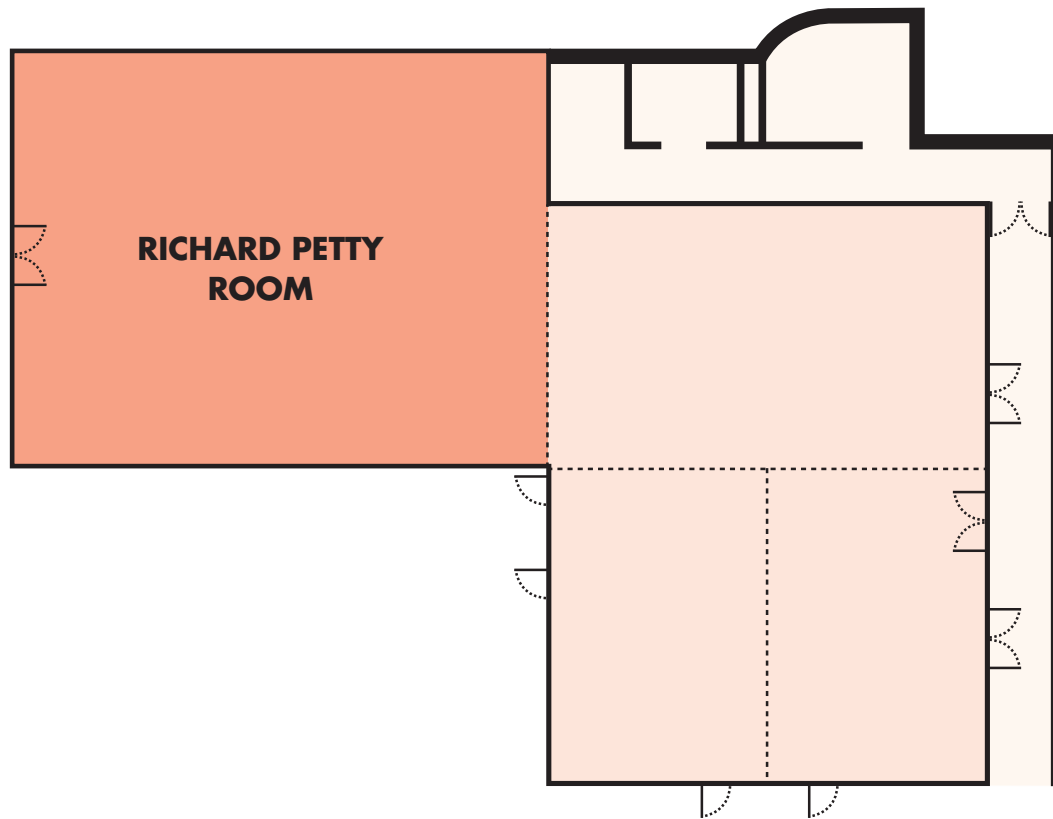

LOBBY LEVEL - RICHARD PETTY

SPECIFICATIONS

| | |
|-------------|-----------|
| DIMENSIONS | 65' x 49' |
| SQ. FOOTAGE | 3,185 |
| CLASSROOM | 243 |
| THEATRE | 344 |
| ROUNDS | 256 |
| RECEPTION | 340 |
| CONFERENCE | - |
| U-SHAPE | 55 |
| HOLLOW | 62 |

Number of guests in rooms may vary depending on functions and set-up.

NOTES: