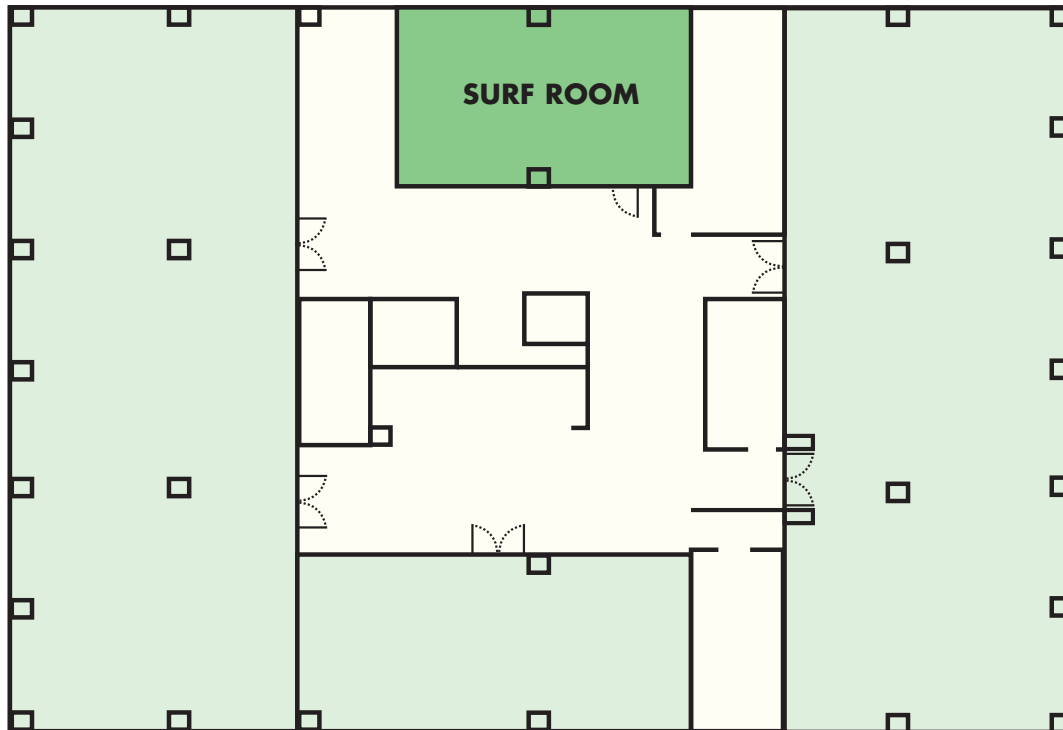

ROOFTOP - SURF ROOM

SPECIFICATIONS

DIMENSIONS	33' x 22'
SQ. FOOTAGE	726
CLASSROOM	-
THEATRE	-
ROUNDS	-
RECEPTION	-
CONFERENCE	24
U-SHAPE	-
HOLLOW	-

Number of guests in rooms may vary depending on functions and set-up.